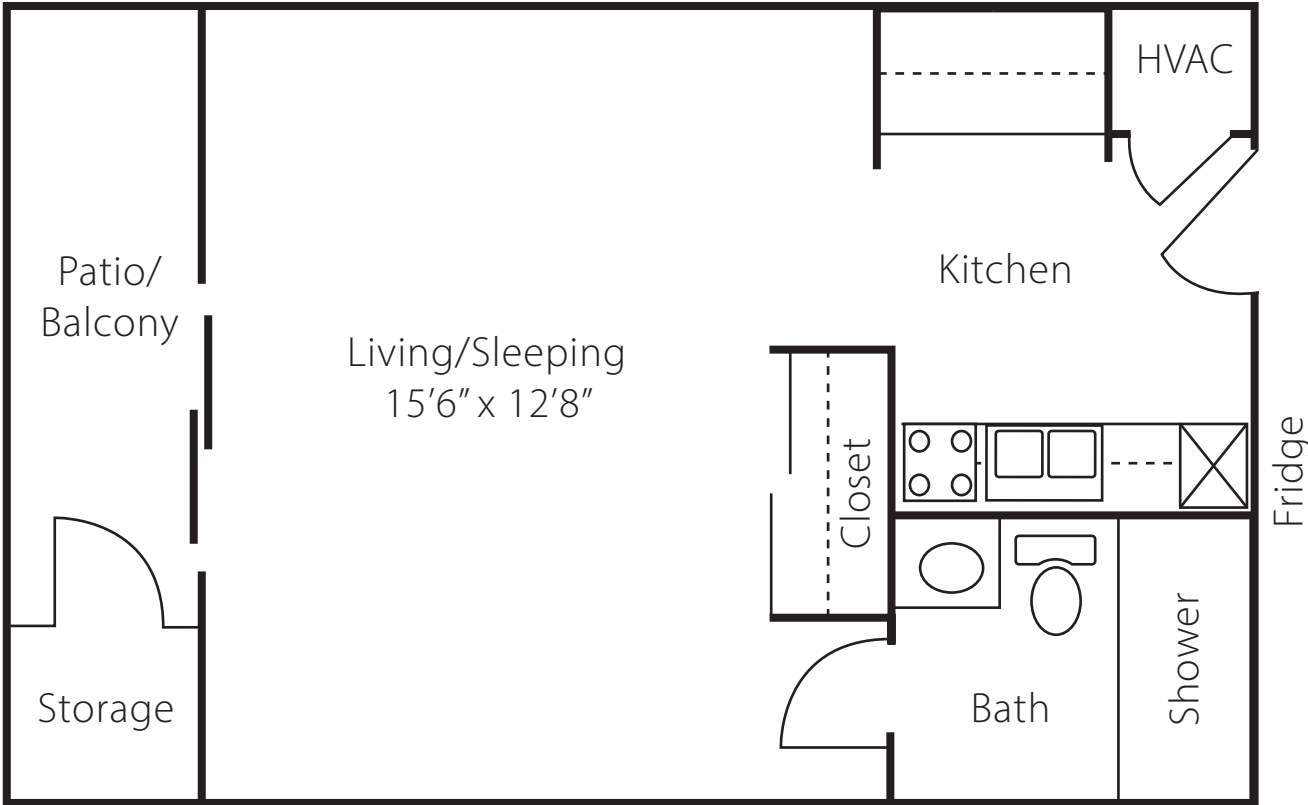

# Apartment Studio\*

- 405 square feet
- 1 full bath

**Butterfield**  
TRAIL VILLAGE  
LIVING YOUR *Best* RETIREMENT

*\*Limited Inventory*